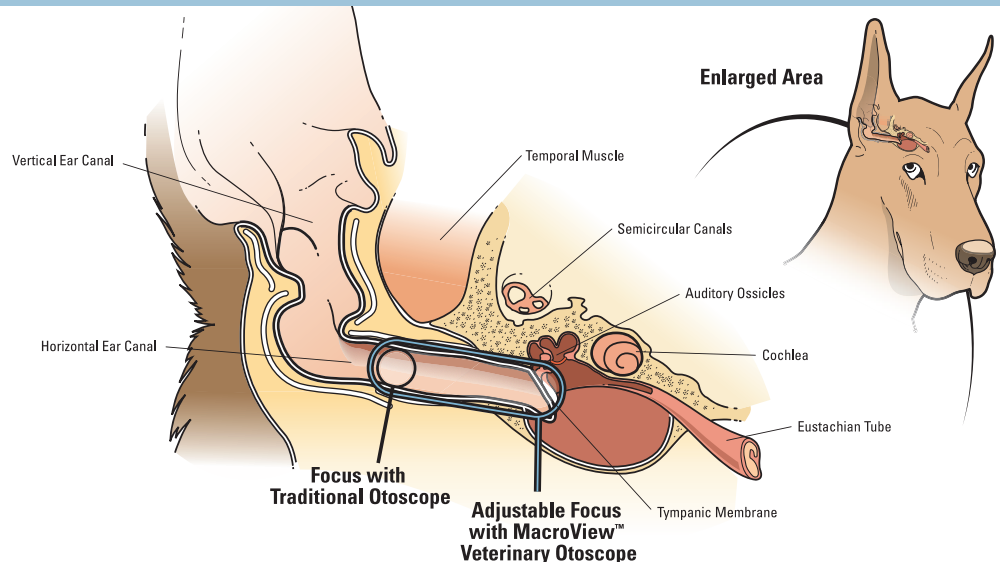

The Welch Allyn MacroView™ Veterinary Otoscope gives you:

- More detail with better clarity—approximately 27% greater magnification than with traditional otoscopes
- Approximately 35% greater field of view than with traditional otoscopes
- The ability to adjust focus for variable ear canal lengths and can correct for farsighted eyes
- Tip Grip for secure fastening of ear specula, along with ejection feature for easy removal
- Built-in throat illuminator

WelchAllyn®

Advancing Frontline Care™

The Welch Allyn MacroView™ Veterinary Otoscope Gives You a Bigger, Better, Sharper View

FOR VETERINARIANS

The new instrumentation tip gives you the advantage of both magnification and focus for easier instrumentation.

INCREASED FIELD OF VIEW

**MacroView™
Veterinary Otoscope**

Get a nearly full, crystal-clear view of the tympanic membrane—even in large canines!

“The wider angle of view and ability to focus the MacroView™ Veterinary Otoscope means better evaluation by my doctors and better outcomes for our patients. Finally, I’m able to fully visualize the ear canal and tympanum of my pet patients!”

—Dr. Ernest Ward, Jr.
Seaside Animal Care, Calabash, N.C.

Traditional Otoscope

LONGER, ADJUSTABLE FOCAL LENGTH

Ordering Information

23862 MacroView Veterinary Otoscope with Specula

Accessories

- 23834 4 mm MacroView Veterinary Reusable Specula
- 23835 5 mm MacroView Veterinary Reusable Specula
- 23837 7 mm MacroView Veterinary Reusable Specula
- 23842 MacroView Veterinary Reusable Specula Set
- 23847 MacroView Veterinary 7 mm Instrumentation Specula
- 06500-U Replacement Lamp